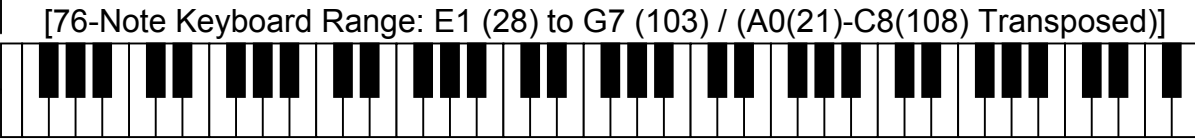

Middle "C" – MIDI Note # 60 (Five-Octave Keyboard)

Full MIDI Note Range

**Roland
PC-200 MK II**

**Roland
Juno-106**

**Roland
KR-500**

**Technics
PR-305**