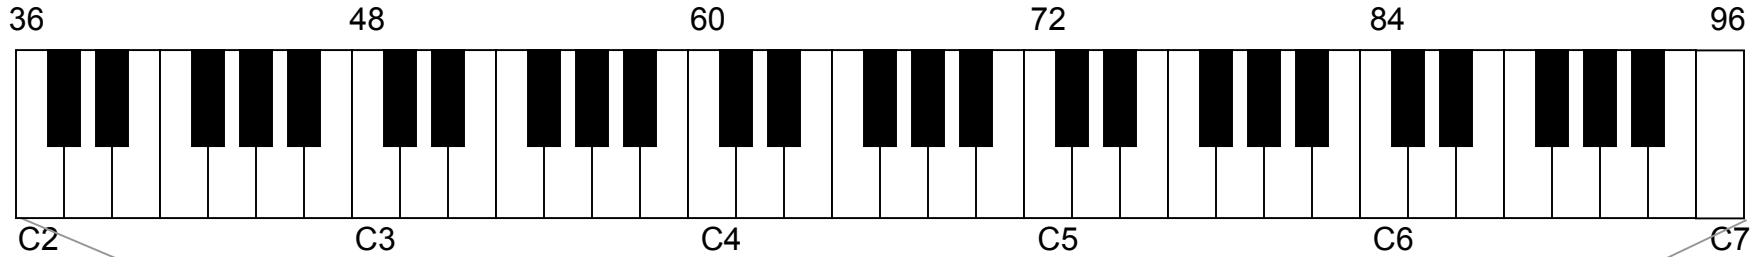

Middle "C" – MIDI Note # 60 (Five-Octave Keyboard)

Full MIDI Note Range

**Roland
PC-200 MK II**

**Roland
Juno-106**

**Roland
KR-500**

**Technics
PR-305**